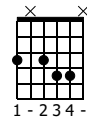

WHAT A WONDERFUL WORLD

1ST VERSE

NOTATED BY GUITARSTEVE.COM

♩ = 120

(♩ = $\overset{3}{\text{♩}}$)

VAMP

INTRO

C6

C# DIM7

Dm7

G7(# 5)

sl.

1

S-GT

TAB

C

C# DIM7

Dm7

G7ADD13 G7(# 5)

3

TAB

VERSE

C6

Am7 Em7

FMA7

Em7

5

TAB