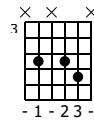

WHAT A WONDERFUL WORLD

1ST VERSE

NOTATED BY GUITARSTEVE.COM

♩ = 120

(♩ = $\overset{3}{\text{♩}}$)

VAMP

INTRO

C6

C# DIM7

Dm7

G7(# 5)

sl.

1

S-GT

TAB

C

C# DIM7

Dm7

G7ADD13 G7(# 5)

3

TAB

VERSE

C6

Am7 Em7

FMA7

Em7

5

TAB