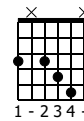

G7ADD13 G7(# 5)