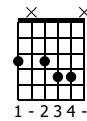

G7ADD13 G7(# 5)