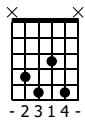

WHAT A WONDERFUL WORLD

1ST VERSE

NOTATED BY GUITARSTEVE.COM

♩ = 120

(♩ = $\overset{3}{\text{♩}}$)

VAMP

INTRO

C6

C# DIM7

Dm7

G7ADD13 G7(# 5)

3

TAB

VERSE

C6

Am7 Em7