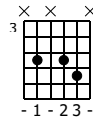

WHAT A WONDERFUL WORLD

1ST VERSE

NOTATED BY GUITARSTEVE.COM

♩ = 120

(♩ = $\overset{3}{\text{♩}}$)

VAMP

INTRO

C6

C# DIM7

Dm7

G7(# 5)

sl.

1

S-GT

TAB

C

C# DIM7

Dm7

G7ADD13 G7(# 5)

3

TAB

VERSE

C6

Am7 Em7

FMA7

Em7

5

TAB